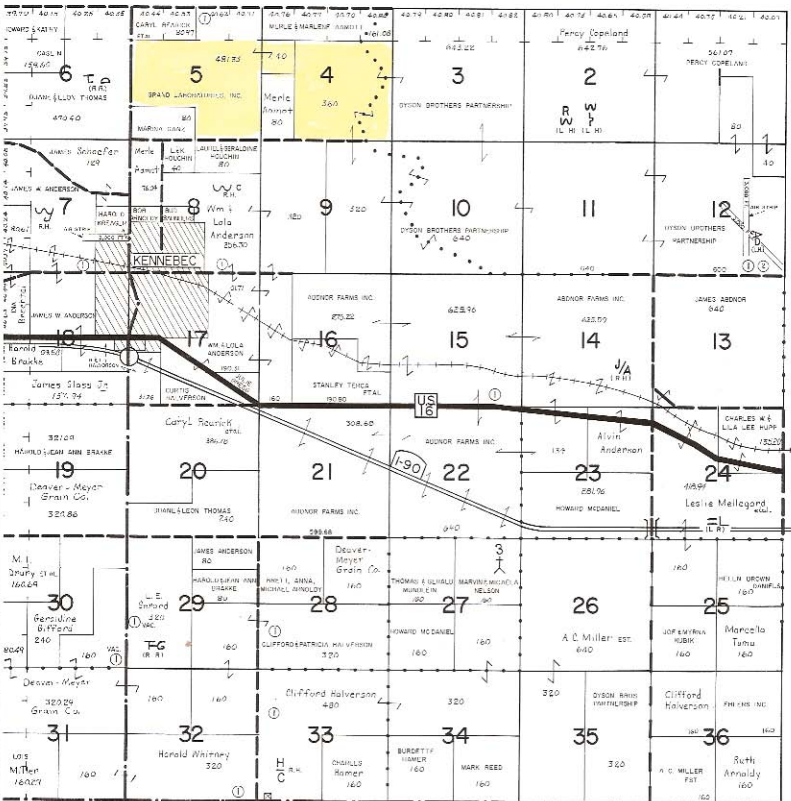

Dakota
PROPERTIES

Maps provided by:
surety
LAND INFORMATION SOLUTIONS

©AgriData, Inc. 2010
www.AgrIDataInc.com

4-105N-75W
Lyman County
South Dakota

map center: 43° 55' 37.02, 99° 50' 43.26
scale: 18521

8/5/2010

KENNEBEC

TWSP 105 NORTH

CODE - FJ

RANGE 75 WEST

MAP-27